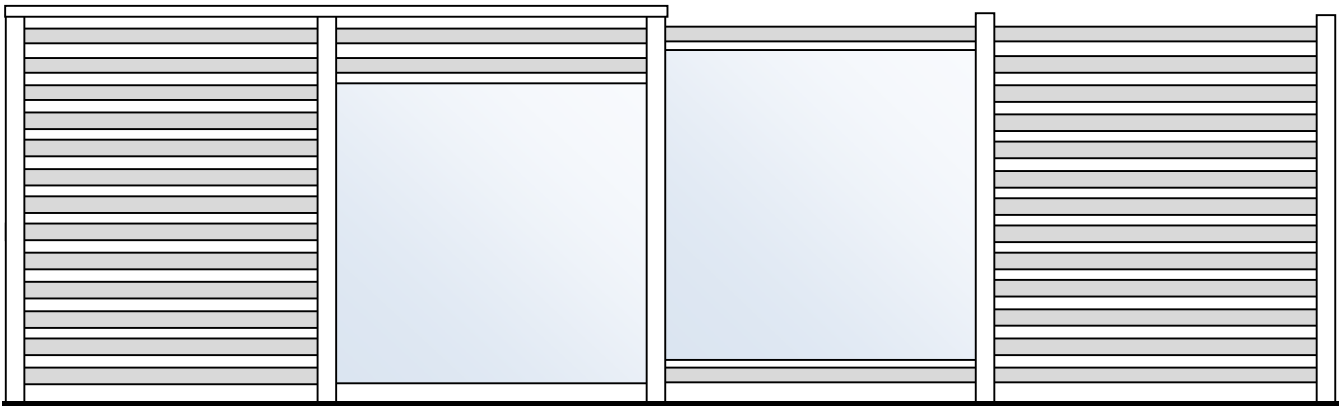

Suggested Horizontal Styles

Euro Slat with Handrail

Euro Slat with 10mm toughened glass

10mm glass & Euro Slat

Euro Slat with post caps