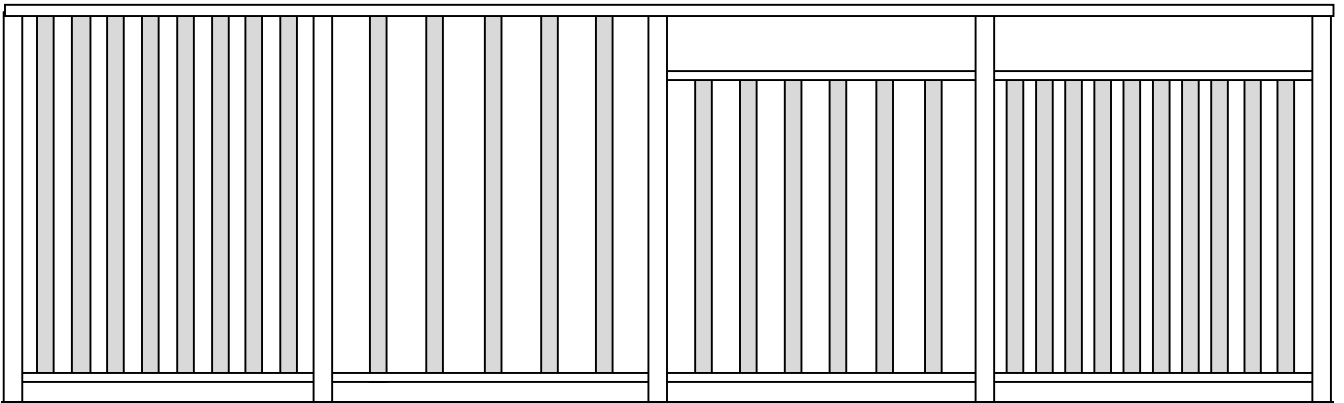

EURO SLAT FENCE

Features

- Multiple options.
- Extruded aluminium section.
- 50mm x 16mm slats.
- Choice of powder coat finishes.
- Weld less for greater aesthetics.

Options

- Face fixed.
- Top fixed.
- Combine with glass.
- Matching posts.

Residential & Commercial

- Provista Balustrade Systems have been designed to comply with both residential and commercial building regulations.

Euro Slat Styles

- Vertical or horizontal.
- Side or top fixed.
- Glass / Euro Slat combinations.
- Multiple configurations.

Euro Slat with 10mm toughened glass

10mm glass & Euro Slat

Euro Slat with post caps

Suggested Vertical Styles

Euro Slat with 50mm gap

Euro Slat with 100mm gap

Euro Slat 3 rail 100mm gaps

Euro Slat 3 rail 50mm gaps